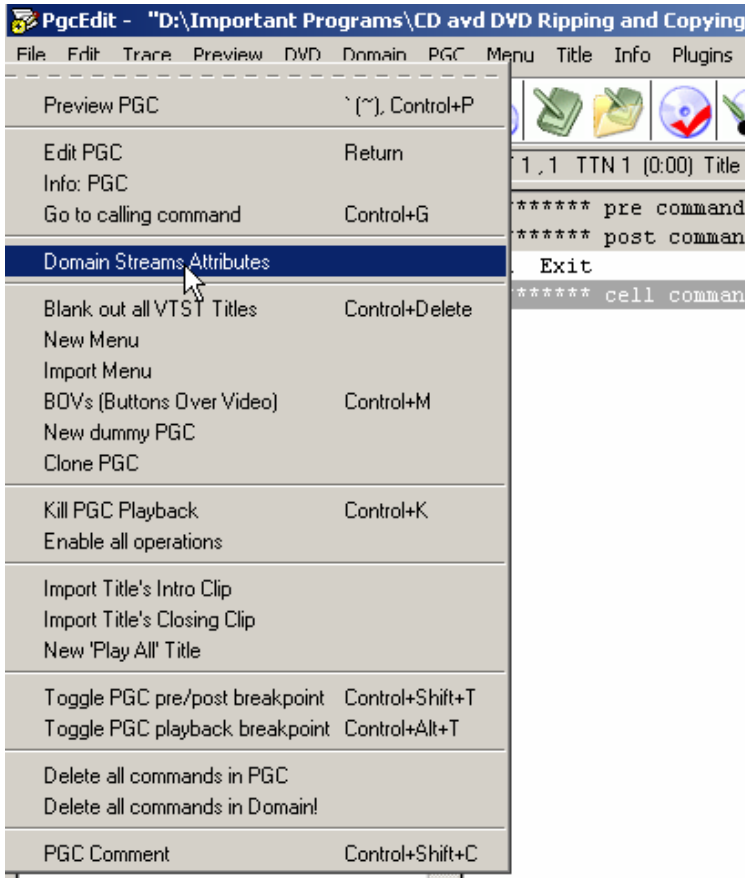

How to Set 16:9 Automatic Letterbox

- 1- Open DVD with PgcEdit. Right-click on any PGC in the domain and select the Domain Streams Attributes

- 2- When the Streams attributes dialog opens, go to Video, select 16:9 and the Automatic Letterbox. Click OK and Save when done