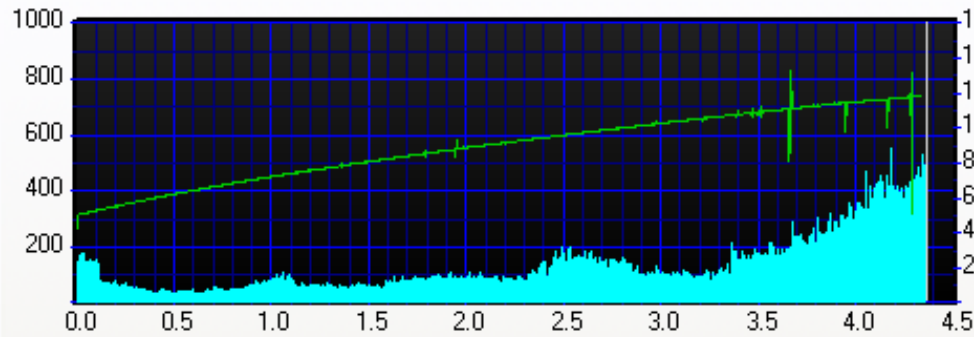

[0:1] 16X8 DVD DUAL A080

Start

Exit

Benchmark Disc Info **Disc Quality** ScanDisc

PI Errors

Average: 109.27

PI Failures

Average: 0.00

Jitter

Average: -

Disc Info

Type: DVD+R
ID: MCC 004
Date: 31 July 2007
Label: 300

Settings

Speed: Maximum

Start: 0000 MB

End: 4465 MB

Quick Scan

Show C1/PIE

Show C2/PIF

Show Jitter

Show Read Speed

Show Write Speed

Quality Score: 45

Progress: 100 %