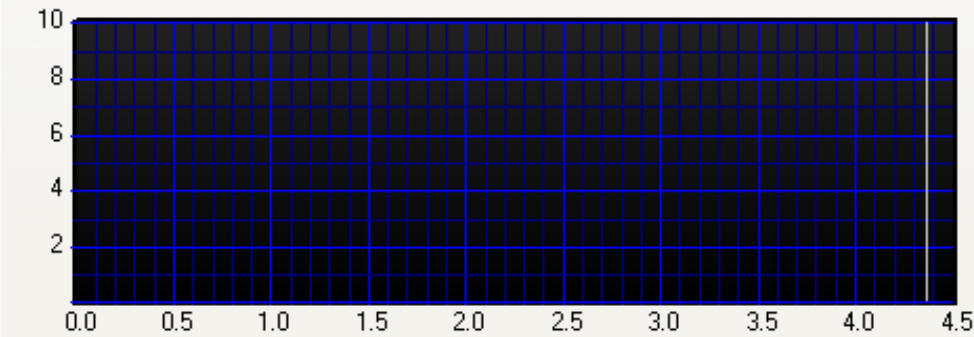

[0:1] 16X8 DVD DUAL A080

Start

Exit

Benchmark Disc Info **Disc Quality** ScanDisc

PI Errors

Average: 109.27

PI Failures

Average: 0.00

Jitter

Average: -

Disc Info

Type: DVD+R
ID: MCC 004
Date: 31 July 2007
Label: 300

Settings

Speed: Maximum

Start: 0000 MB

End: 4465 MB